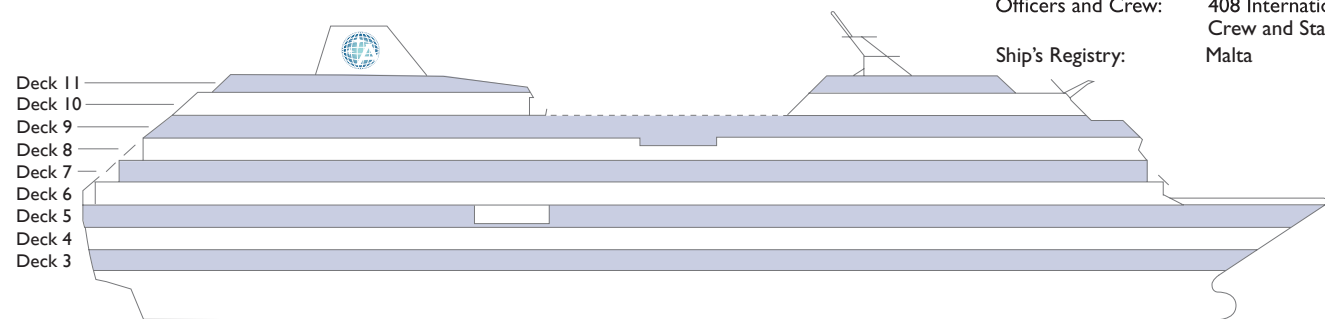

# AZAMARA JOURNEY® DECK PLANS

©2011 Azamara Club Cruises. Ship's Registry: Malta.

## SHIP SPECIFICATIONS

Occupancy: 694 (Double Occupancy)  
 Net Tonnage: 30,277  
 Length: 592 feet (180 meters)  
 Beam: 84 feet (25 meters)  
 Guest Decks: Nine  
 Cruising Speed: 18.5 knots  
 Electric Current: 110/220 AC  
 Refurbished: 2007  
 Officers and Crew: 408 International Officers, Crew and Staff  
 Ship's Registry: Malta